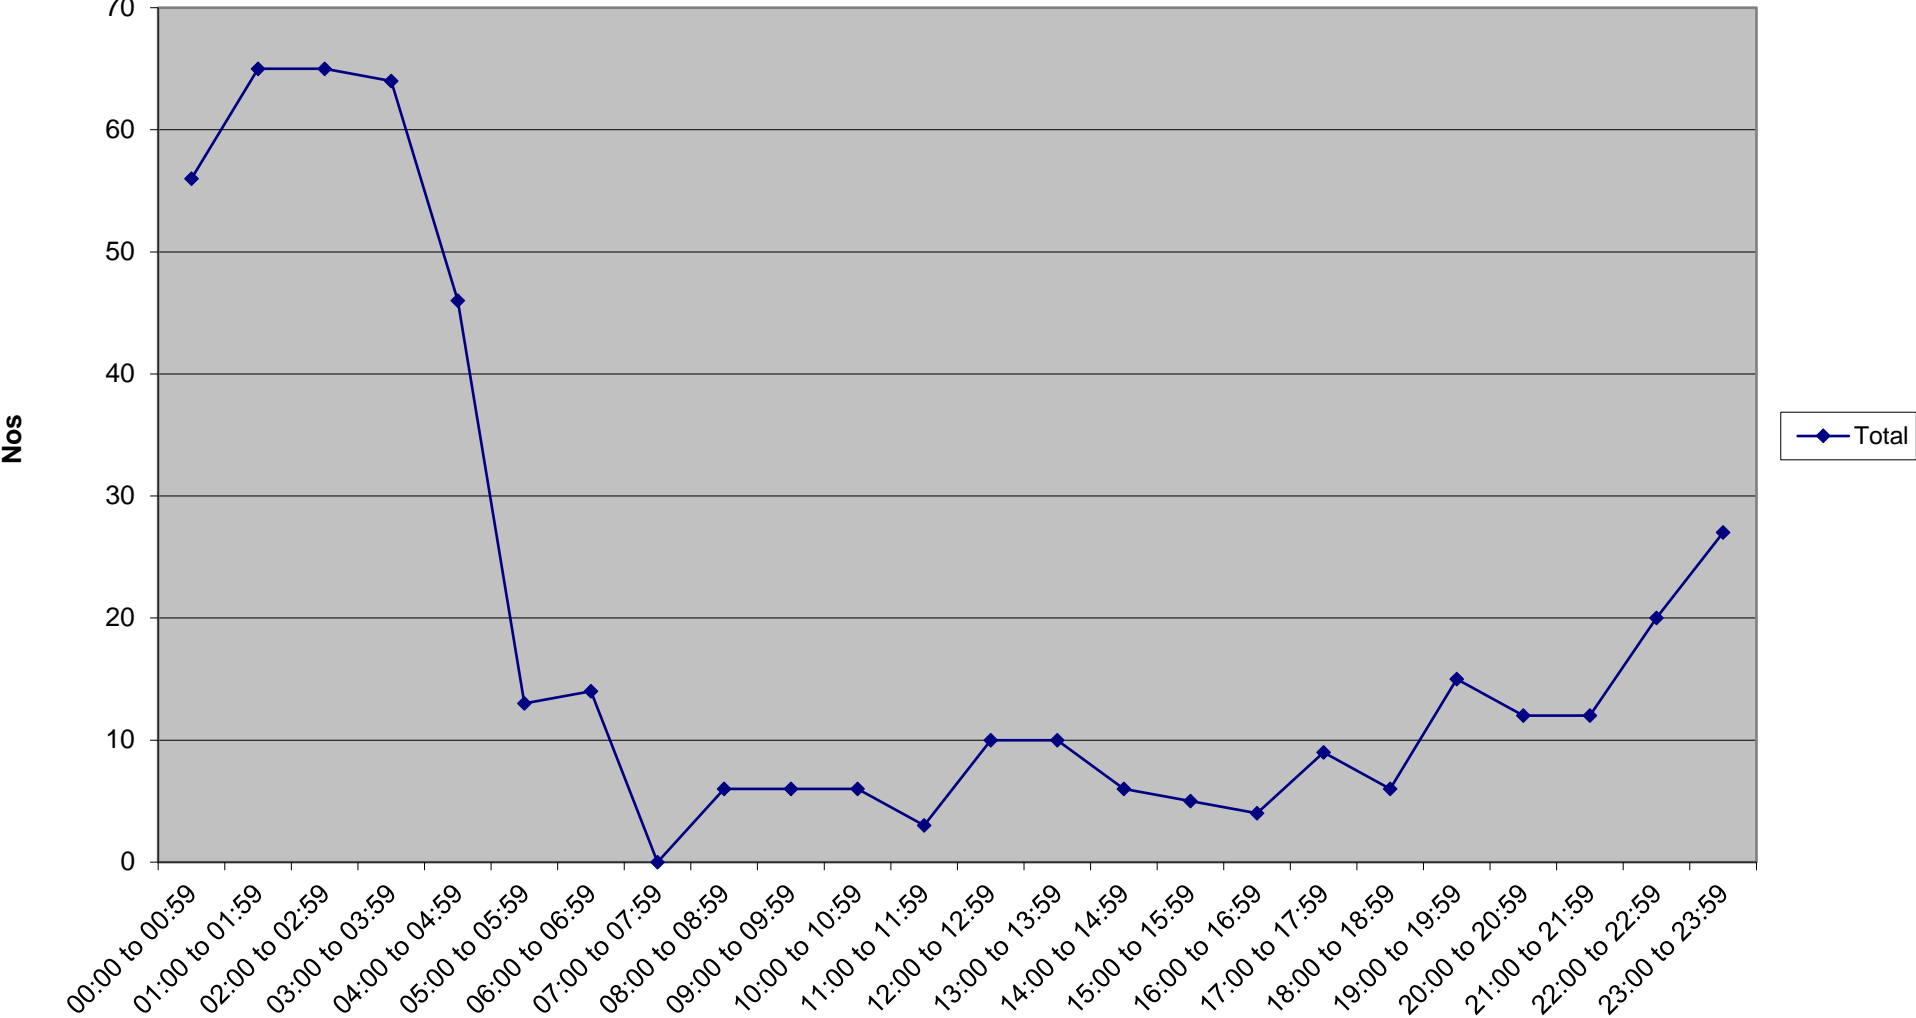

### Violence 2014/15

Combined 2014/15 (violence & violence with injury)

Cumulative totals only 2014/15 (violence & violence with injury)

## Violence 2014/15

Reported H	Total
00:00 to 00	83
01:00 to 01	97
02:00 to 02	97
03:00 to 03	90
04:00 to 04	68
05:00 to 05	22
06:00 to 06	20
07:00 to 07	3
08:00 to 08	9
09:00 to 09	9
10:00 to 10	10
11:00 to 11	13
12:00 to 12	15
13:00 to 13	15
14:00 to 14	9
15:00 to 15	6
16:00 to 16	8
17:00 to 17	12
18:00 to 18	13
19:00 to 19	24
20:00 to 20	20
21:00 to 21	23
22:00 to 22	37
23:00 to 23	42

## Violence with injury 2014/15

Reported H	Total
00:00 to 00	56
01:00 to 01	65
02:00 to 02	65
03:00 to 03	64
04:00 to 04	46
05:00 to 05	13
06:00 to 06	14
07:00 to 07	0
08:00 to 08	6
09:00 to 09	6
10:00 to 10	6
11:00 to 11	3
12:00 to 12	10
13:00 to 13	10
14:00 to 14	6
15:00 to 15	5
16:00 to 16	4
17:00 to 17	9
18:00 to 18	6
19:00 to 19	15
20:00 to 20	12
21:00 to 21	12
22:00 to 22	20
23:00 to 23	27

Cumulative totals only 2014/15 (violence & vic

Reported H	Total
00:00 to 00	139
01:00 to 01	162
02:00 to 02	162
03:00 to 03	154
04:00 to 04	114
05:00 to 05	35
06:00 to 06	34
07:00 to 07	3
08:00 to 08	15
09:00 to 09	15
10:00 to 10	16
11:00 to 11	16
12:00 to 12	25
13:00 to 13	25
14:00 to 14	15
15:00 to 15	11
16:00 to 16	12
17:00 to 17	21
18:00 to 18	19
19:00 to 19	39
20:00 to 20	32
21:00 to 21	35
22:00 to 22	57
23:00 to 23	69