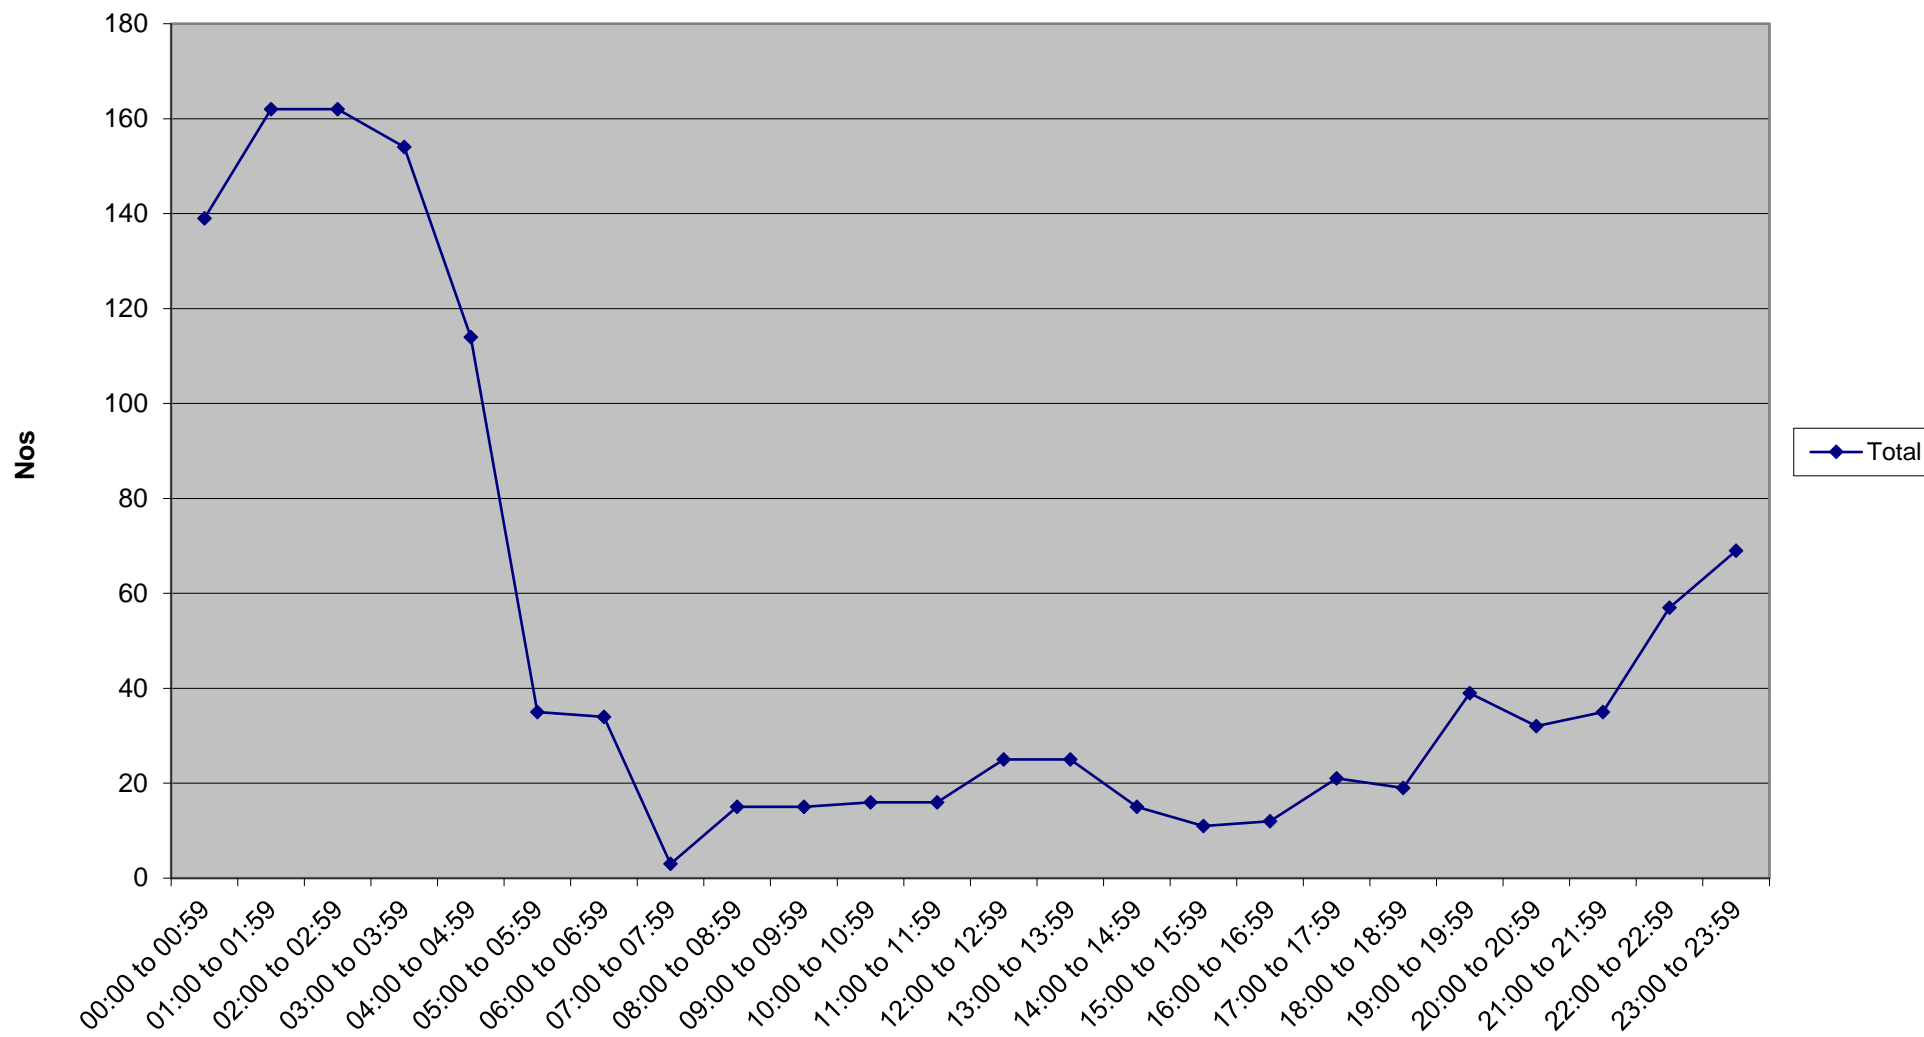

### Violence 2014/15

Combined 2014/15 (violence & violence with injury)

Cumulative totals only 2014/15 (violence & violence with injury)

## Violence 2014/15

Reported H	Total
00:00 to 00	83
01:00 to 01	97
02:00 to 02	97
03:00 to 03	90
04:00 to 04	68
05:00 to 05	22
06:00 to 06	20
07:00 to 07	3
08:00 to 08	9
09:00 to 09	9
10:00 to 10	10
11:00 to 11	13
12:00 to 12	15
13:00 to 13	15
14:00 to 14	9
15:00 to 15	6
16:00 to 16	8
17:00 to 17	12
18:00 to 18	13
19:00 to 19	24
20:00 to 20	20
21:00 to 21	23
22:00 to 22	37
23:00 to 23	42

## Violence with injury 2014/15

Reported H	Total
00:00 to 00	56
01:00 to 01	65
02:00 to 02	65
03:00 to 03	64
04:00 to 04	46
05:00 to 05	13
06:00 to 06	14
07:00 to 07	0
08:00 to 08	6
09:00 to 09	6
10:00 to 10	6
11:00 to 11	3
12:00 to 12	10
13:00 to 13	10
14:00 to 14	6
15:00 to 15	5
16:00 to 16	4
17:00 to 17	9
18:00 to 18	6
19:00 to 19	15
20:00 to 20	12
21:00 to 21	12
22:00 to 22	20
23:00 to 23	27

Cumulative totals only 2014/15 (violence & vic

Reported H	Total
00:00 to 00	139
01:00 to 01	162
02:00 to 02	162
03:00 to 03	154
04:00 to 04	114
05:00 to 05	35
06:00 to 06	34
07:00 to 07	3
08:00 to 08	15
09:00 to 09	15
10:00 to 10	16
11:00 to 11	16
12:00 to 12	25
13:00 to 13	25
14:00 to 14	15
15:00 to 15	11
16:00 to 16	12
17:00 to 17	21
18:00 to 18	19
19:00 to 19	39
20:00 to 20	32
21:00 to 21	35
22:00 to 22	57
23:00 to 23	69