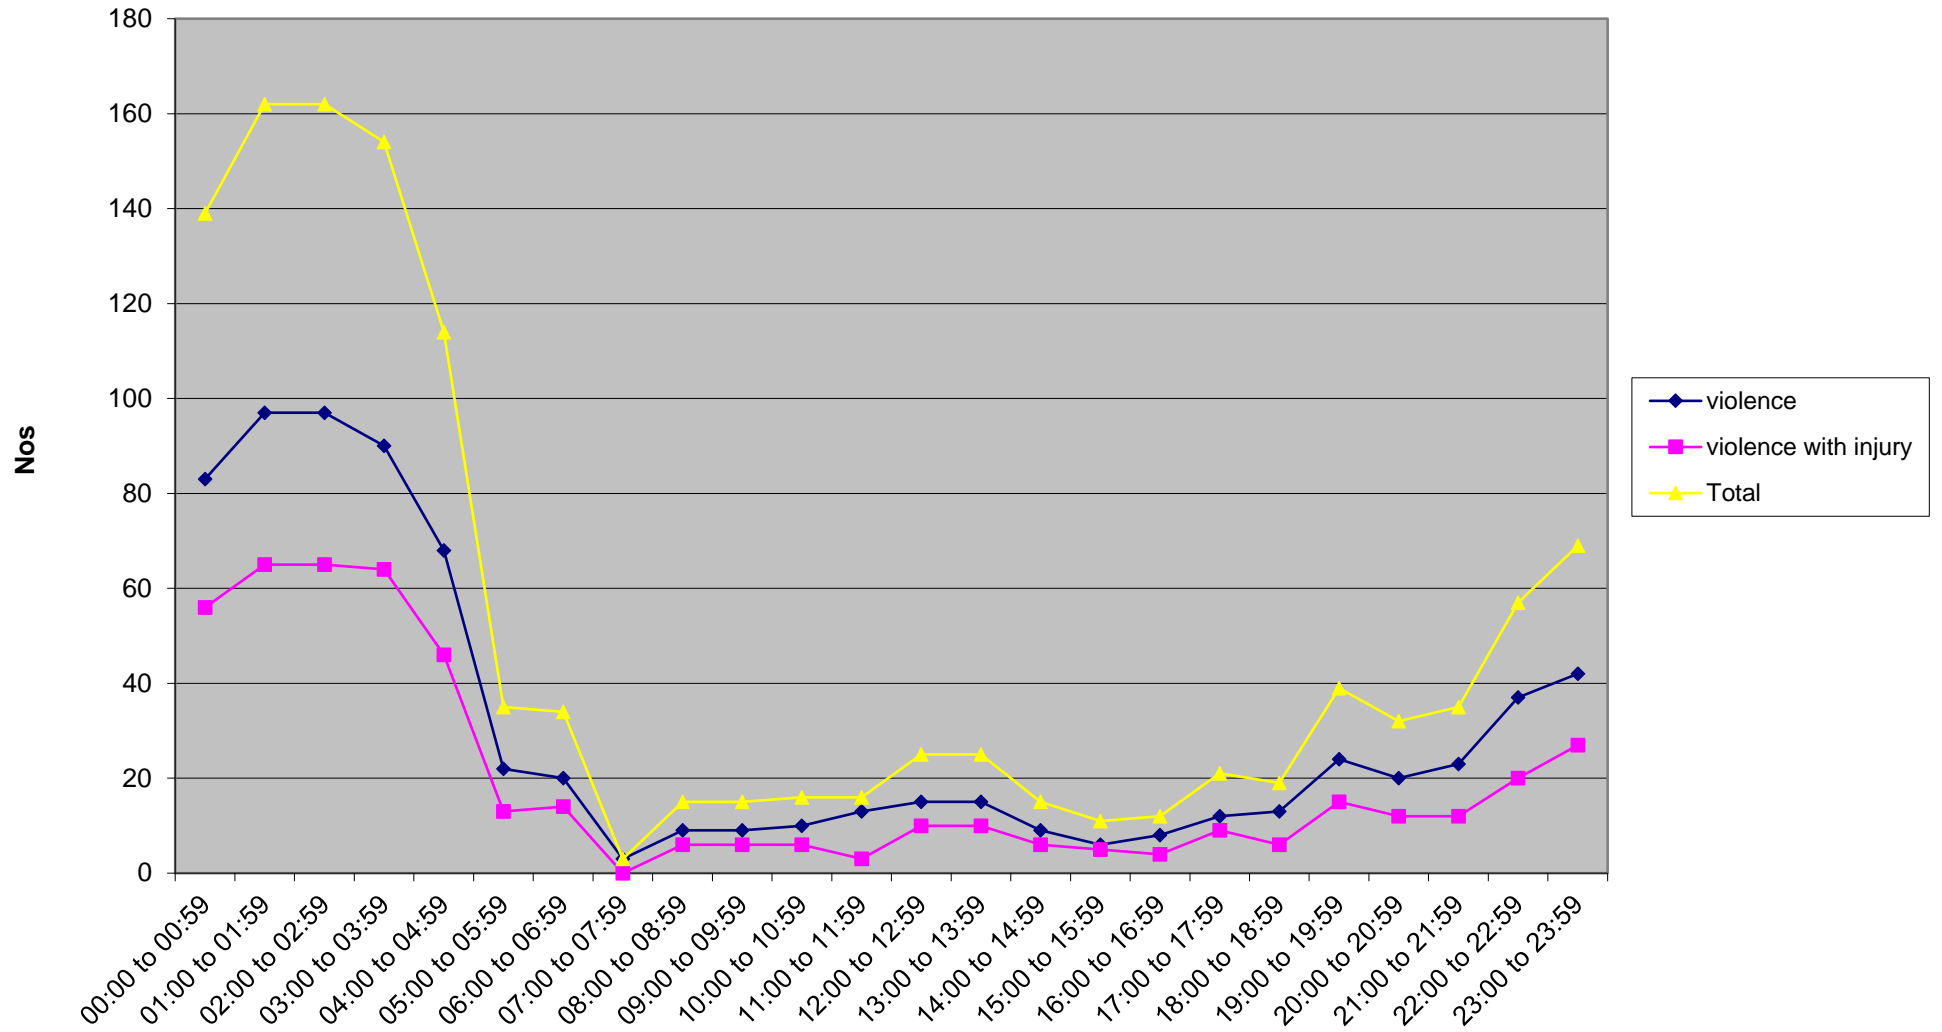

### Violence with injury 2014/15

### Violence 2014/15

Combined 2014/15 (violence & violence with injury)

Cumulative totals only 2014/15 (violence & violence with injury)

## Violence 2014/15

Reported H	Total
00:00 to 00	83
01:00 to 01	97
02:00 to 02	97
03:00 to 03	90
04:00 to 04	68
05:00 to 05	22
06:00 to 06	20
07:00 to 07	3
08:00 to 08	9
09:00 to 09	9
10:00 to 10	10
11:00 to 11	13
12:00 to 12	15
13:00 to 13	15
14:00 to 14	9
15:00 to 15	6
16:00 to 16	8
17:00 to 17	12
18:00 to 18	13
19:00 to 19	24
20:00 to 20	20
21:00 to 21	23
22:00 to 22	37
23:00 to 23	42

## Violence with injury 2014/15

Reported H	Total
00:00 to 00	56
01:00 to 01	65
02:00 to 02	65
03:00 to 03	64
04:00 to 04	46
05:00 to 05	13
06:00 to 06	14
07:00 to 07	0
08:00 to 08	6
09:00 to 09	6
10:00 to 10	6
11:00 to 11	3
12:00 to 12	10
13:00 to 13	10
14:00 to 14	6
15:00 to 15	5
16:00 to 16	4
17:00 to 17	9
18:00 to 18	6
19:00 to 19	15
20:00 to 20	12
21:00 to 21	12
22:00 to 22	20
23:00 to 23	27