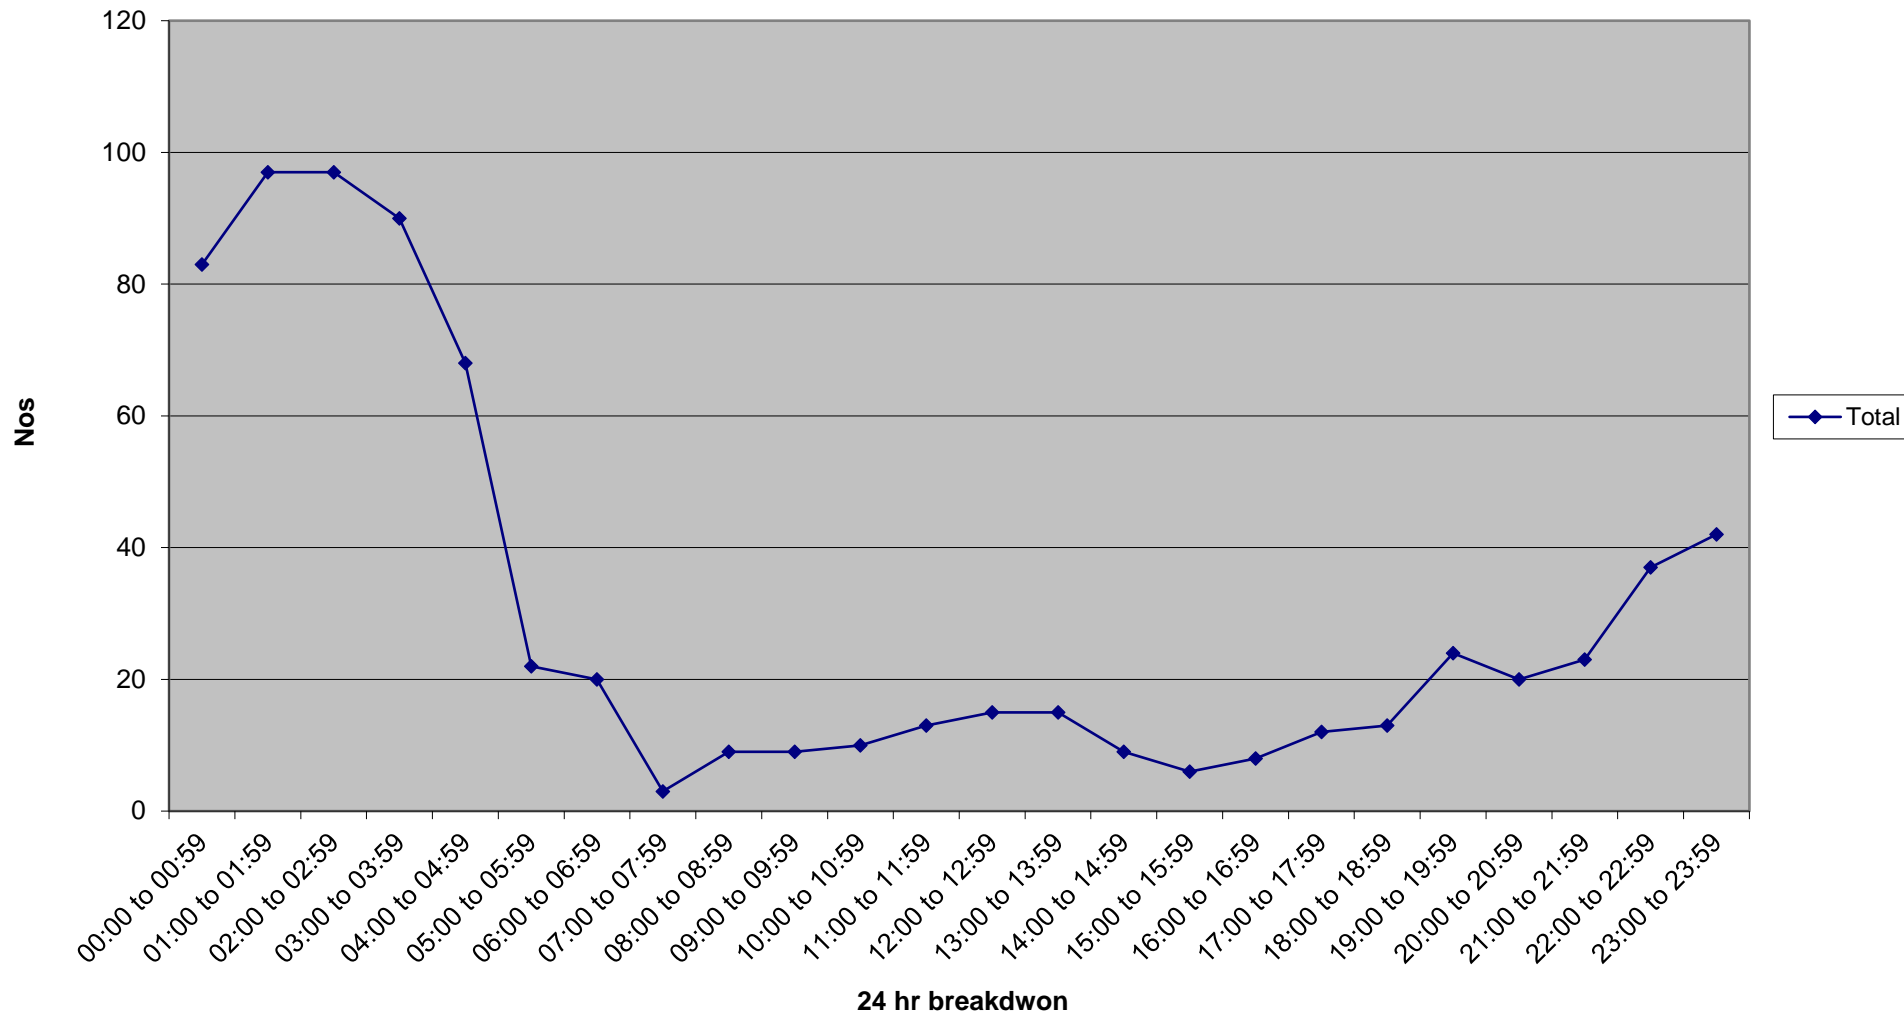

### Violence 2014/15

Combined 2014/15 (violence & violence with injury)

Cumulative totals only 2014/15 (violence & violence with injury)

## Violence 2014/15

Reported H	Total
00:00 to 00	83
01:00 to 01	97
02:00 to 02	97
03:00 to 03	90
04:00 to 04	68
05:00 to 05	22
06:00 to 06	20
07:00 to 07	3
08:00 to 08	9
09:00 to 09	9
10:00 to 10	10
11:00 to 11	13
12:00 to 12	15
13:00 to 13	15
14:00 to 14	9
15:00 to 15	6
16:00 to 16	8
17:00 to 17	12
18:00 to 18	13
19:00 to 19	24
20:00 to 20	20
21:00 to 21	23
22:00 to 22	37
23:00 to 23	42

## Violence with injury 2014/15

Reported H	Total
00:00 to 00	56
01:00 to 01	65
02:00 to 02	65
03:00 to 03	64
04:00 to 04	46
05:00 to 05	13
06:00 to 06	14
07:00 to 07	0
08:00 to 08	6
09:00 to 09	6
10:00 to 10	6
11:00 to 11	3
12:00 to 12	10
13:00 to 13	10
14:00 to 14	6
15:00 to 15	5
16:00 to 16	4
17:00 to 17	9
18:00 to 18	6
19:00 to 19	15
20:00 to 20	12
21:00 to 21	12
22:00 to 22	20
23:00 to 23	27

Cumulative totals only 2014/15 (violence & vic

Reported H	Total
00:00 to 00	139
01:00 to 01	162
02:00 to 02	162
03:00 to 03	154
04:00 to 04	114
05:00 to 05	35
06:00 to 06	34
07:00 to 07	3
08:00 to 08	15
09:00 to 09	15
10:00 to 10	16
11:00 to 11	16
12:00 to 12	25
13:00 to 13	25
14:00 to 14	15
15:00 to 15	11
16:00 to 16	12
17:00 to 17	21
18:00 to 18	19
19:00 to 19	39
20:00 to 20	32
21:00 to 21	35
22:00 to 22	57
23:00 to 23	69